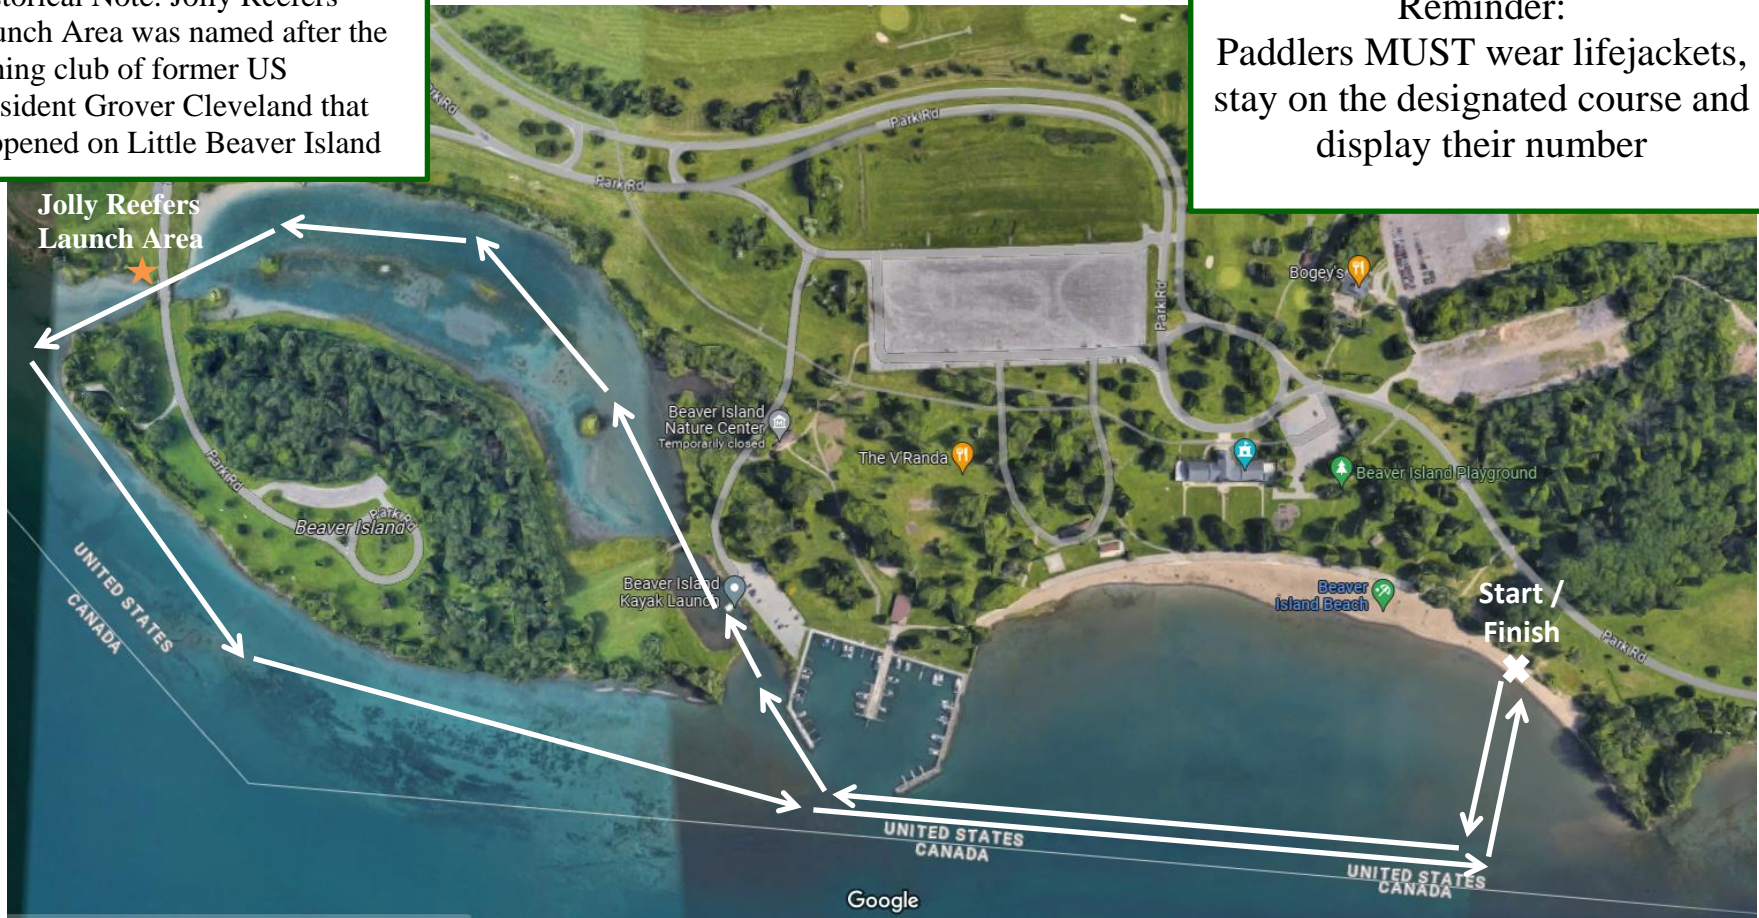

Paddles Up Niagara 2023

Fun Paddle Map

Historical Note: Jolly Reefers Launch Area was named after the fishing club of former US President Grover Cleveland that happened on Little Beaver Island

Reminder:
Paddlers **MUST** wear lifejackets,
stay on the designated course and
display their number

Start / Finish: 10:30 a.m. start - Shelter 2B area at the end of the beach. All paddlers will paddle past the Marina through Little Beaver past the Jolly Reefers Launch Area. The entire paddle stays close to the shoreline.

Course Length: Approximately 2 miles; or 1 hour