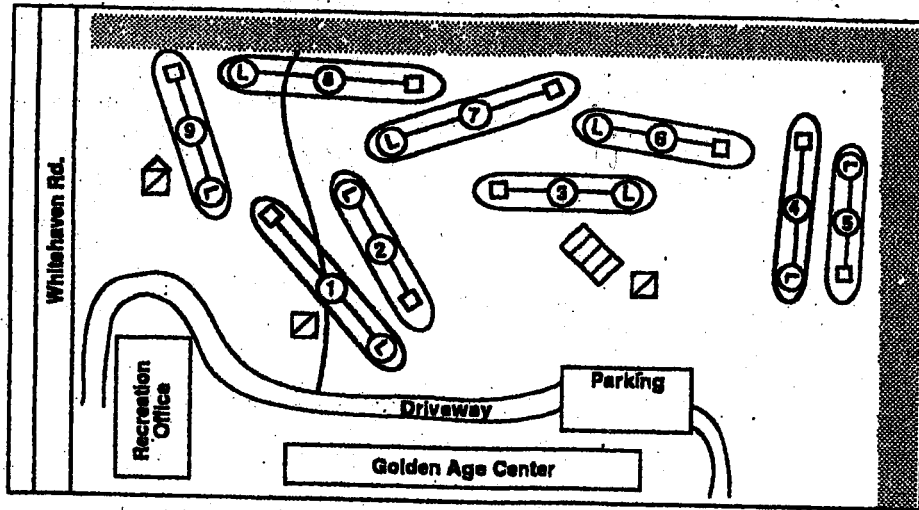

# NIKE BASE GOLF COURSE

Grand Island  
Recreation  
Department  
773-9680

Course  
hours:  
Dawn to Dusk

HOLE	1	2	3	4	5	6	7	8	9	Total
DISTANCE (YARDS)	76	55	74	66	56	51	88	73	55	594
PAR	3	3	3	3	3	3	3	3	3	27